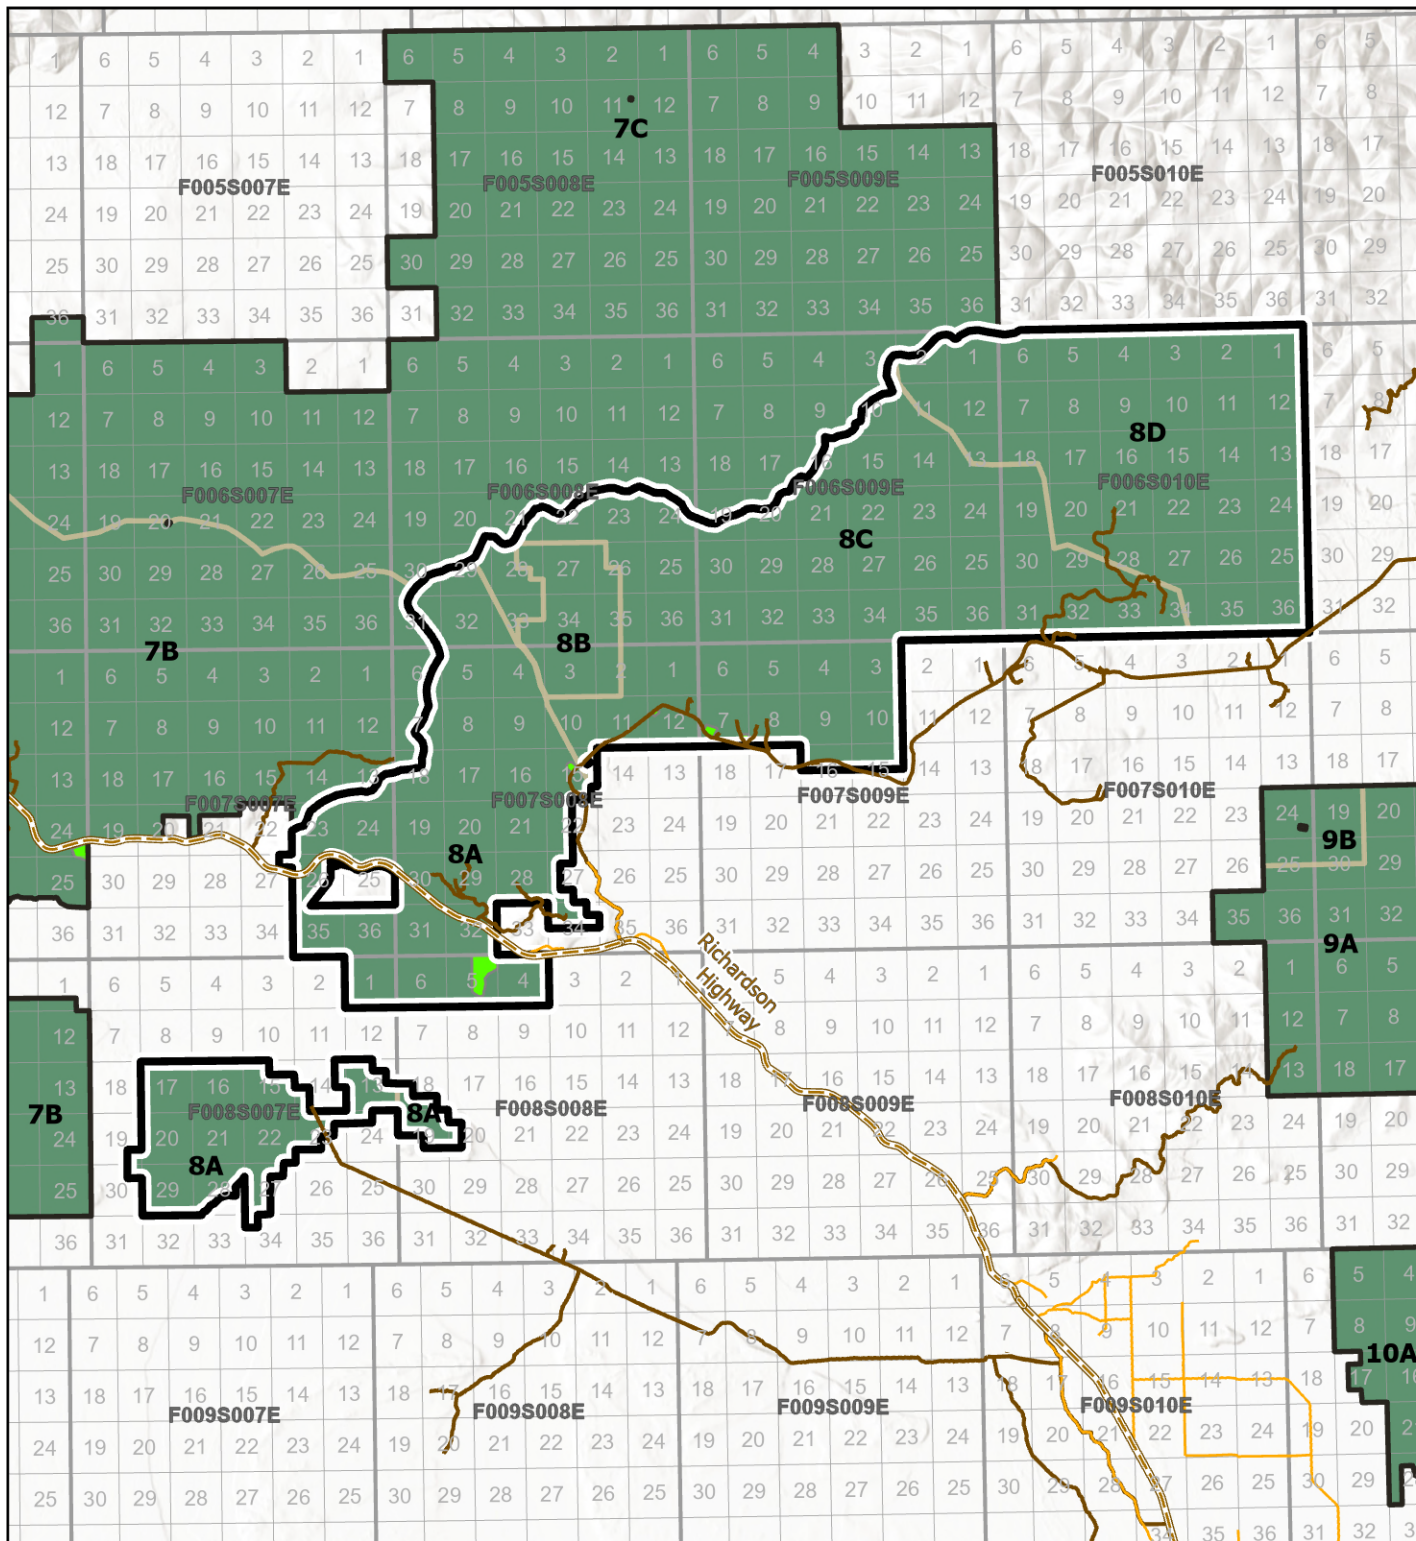

Land Designations within TVSF

Management Unit 8

State Forest Boundary

- Highlighted Management Unit
- TVSF Management Units
- TVSF Management SubUnits

TVSF Land Classifications

- Forest Land
- Forest/Material Land
- Forest/Public Recreation Land

Roads

- Highway
- Active Forestry Roads
- DOT Roads